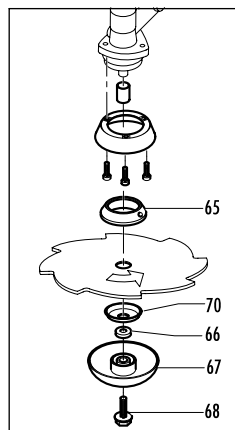

brand	MCCULLOCH

date	APR/03	SHEET 3/4

Model	Prefix
ELITE 3425	01

Product number
953900414

FIGURE 2