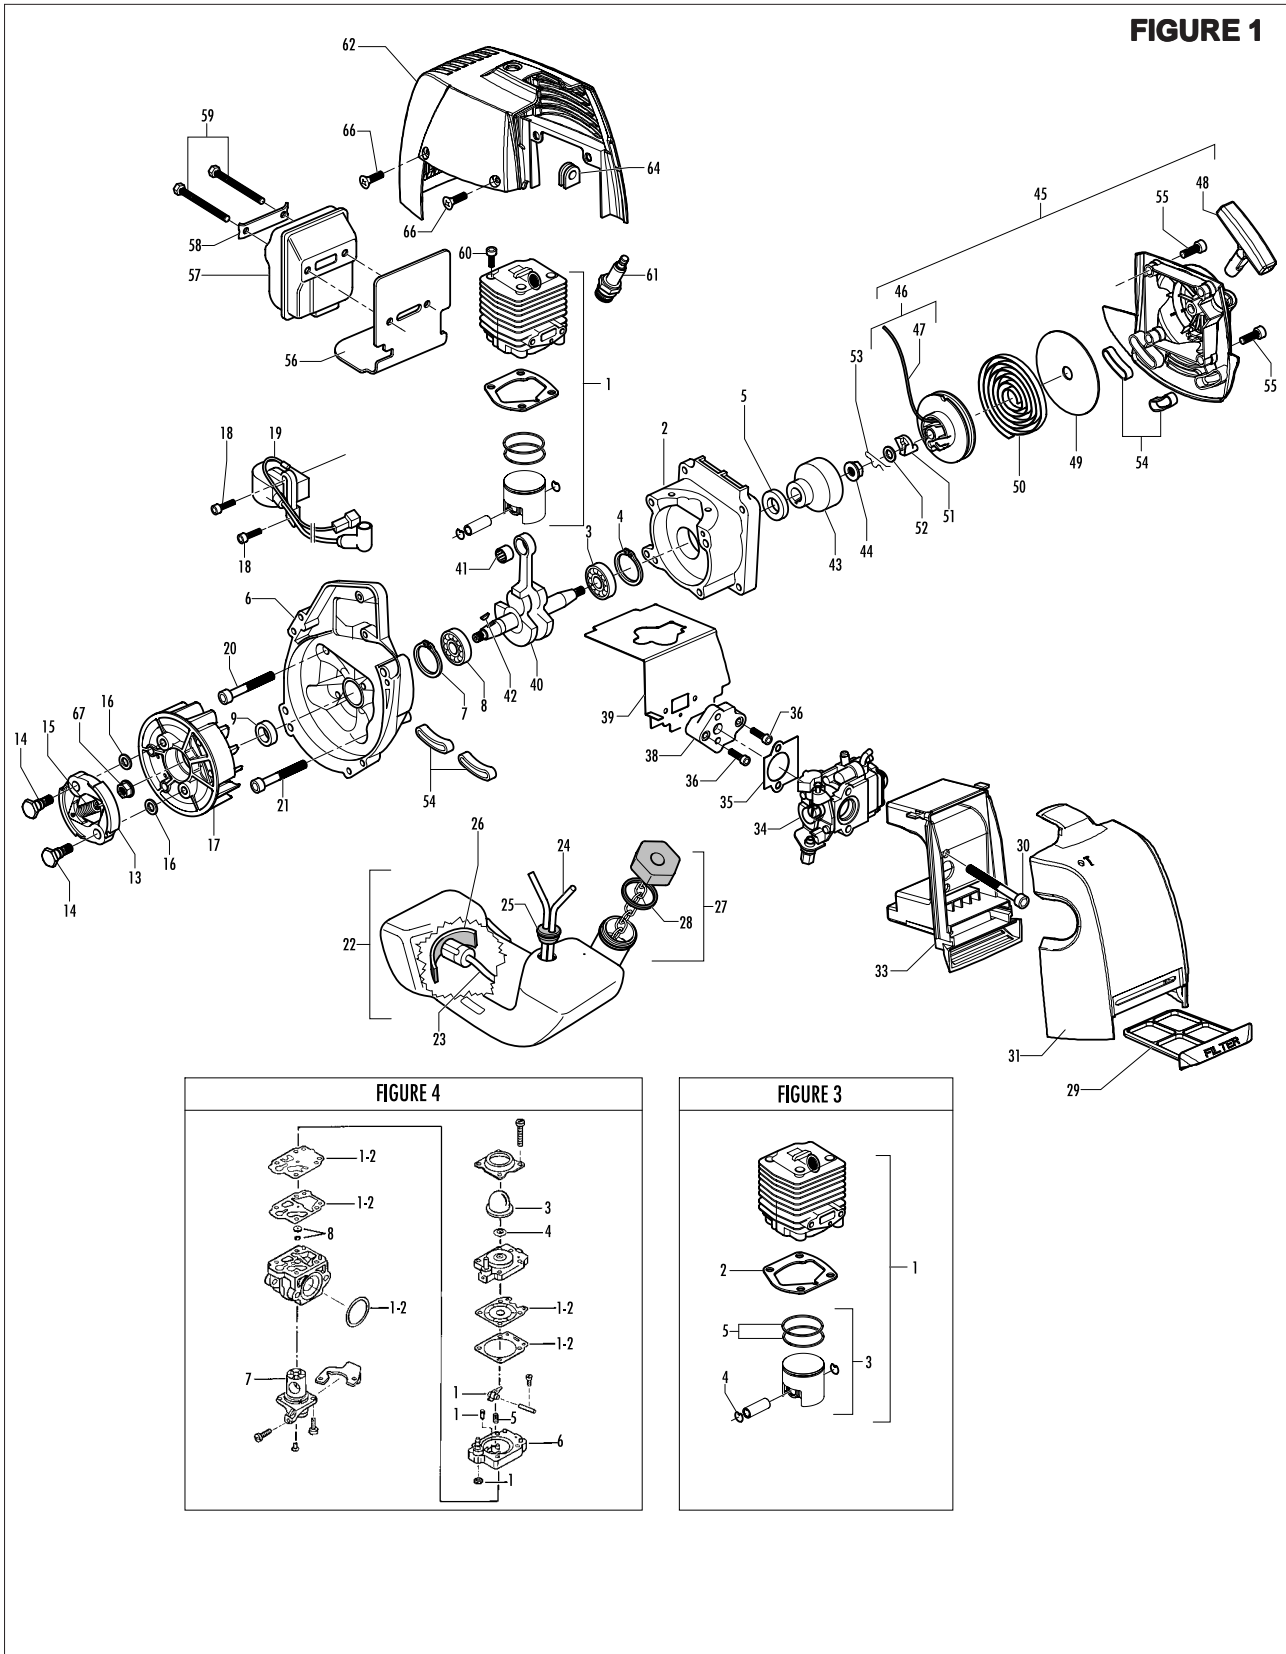

brand	MCCULLOCH

date	APR/03	SHEET 1/4

Model	Prefix
ELITE 3425	01

Product number
953900414