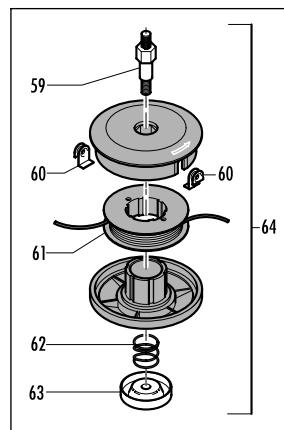

brand	MCCULLOCH

date	APR/03	SHEET 3/4

Model	Prefix
ELITE 3425	01

Product number
953900414

FIGURE 2