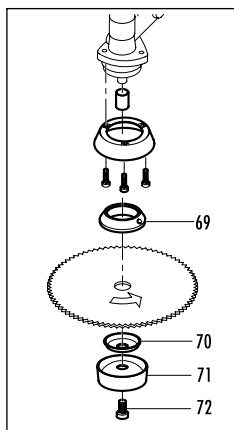

brand	MCCULLOCH

date	APR/03	SHEET 3/4

Model	Prefix
ELITE 3425	01

Product number
953900414

FIGURE 2