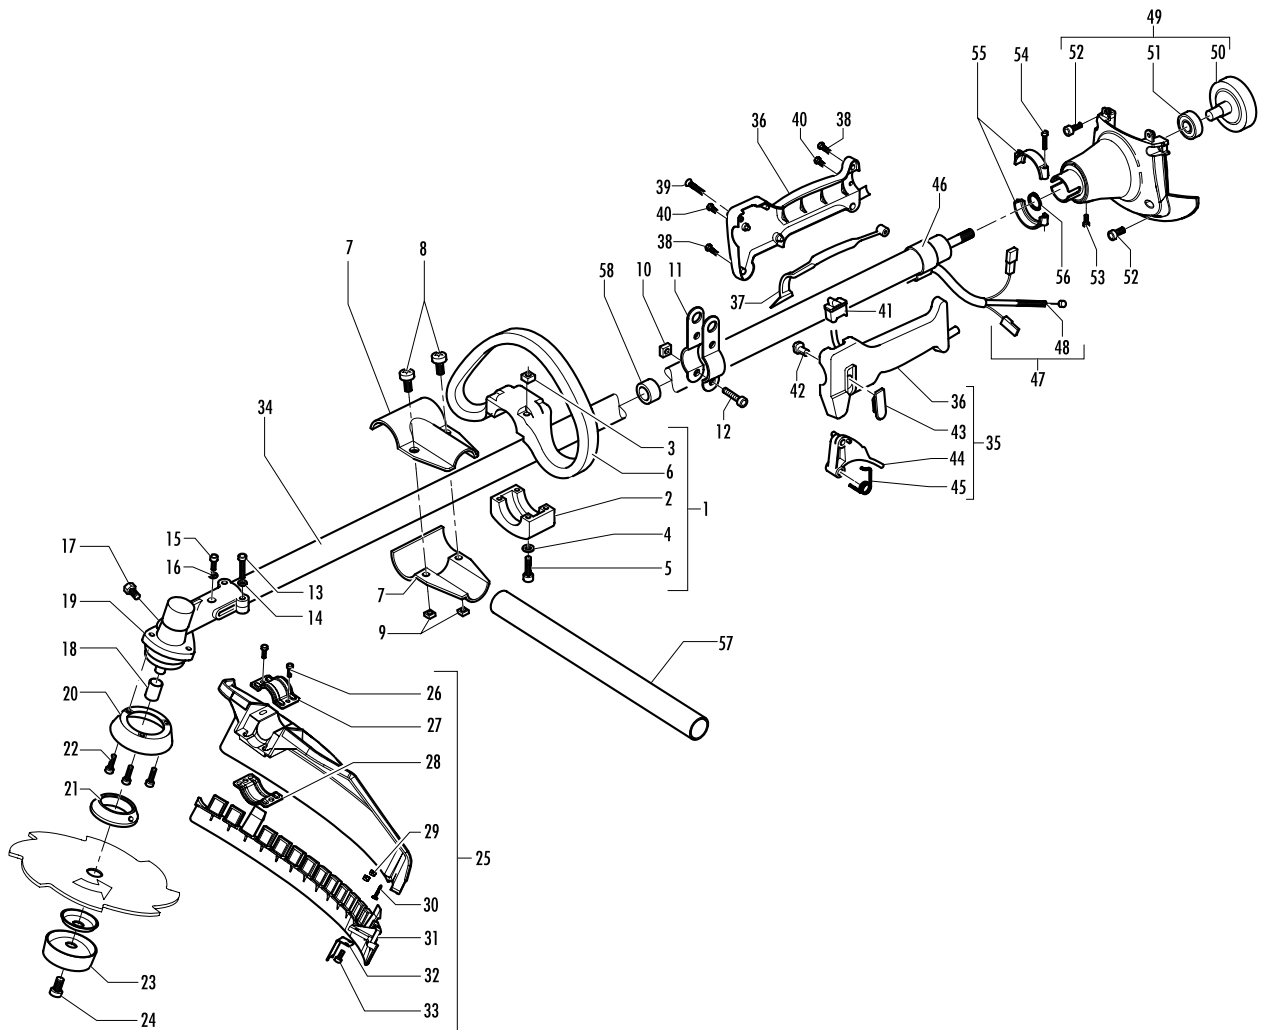

brand	MCCULLOCH

date	APR/03	SHEET 3/4

Model	Prefix
ELITE 3425	01

Product number
953900414

FIGURE 2